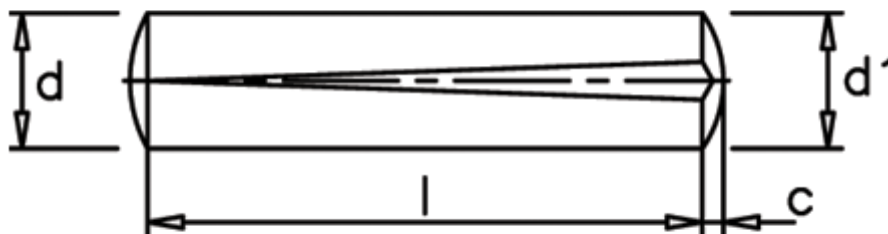

# Data Sheet

Article number: 08015131

Description: KLEE Slotted pin S1 12x32  
Steel

## Measures

---

c	= -
d	= 12.0
d1	= 12.45
Length	= 32